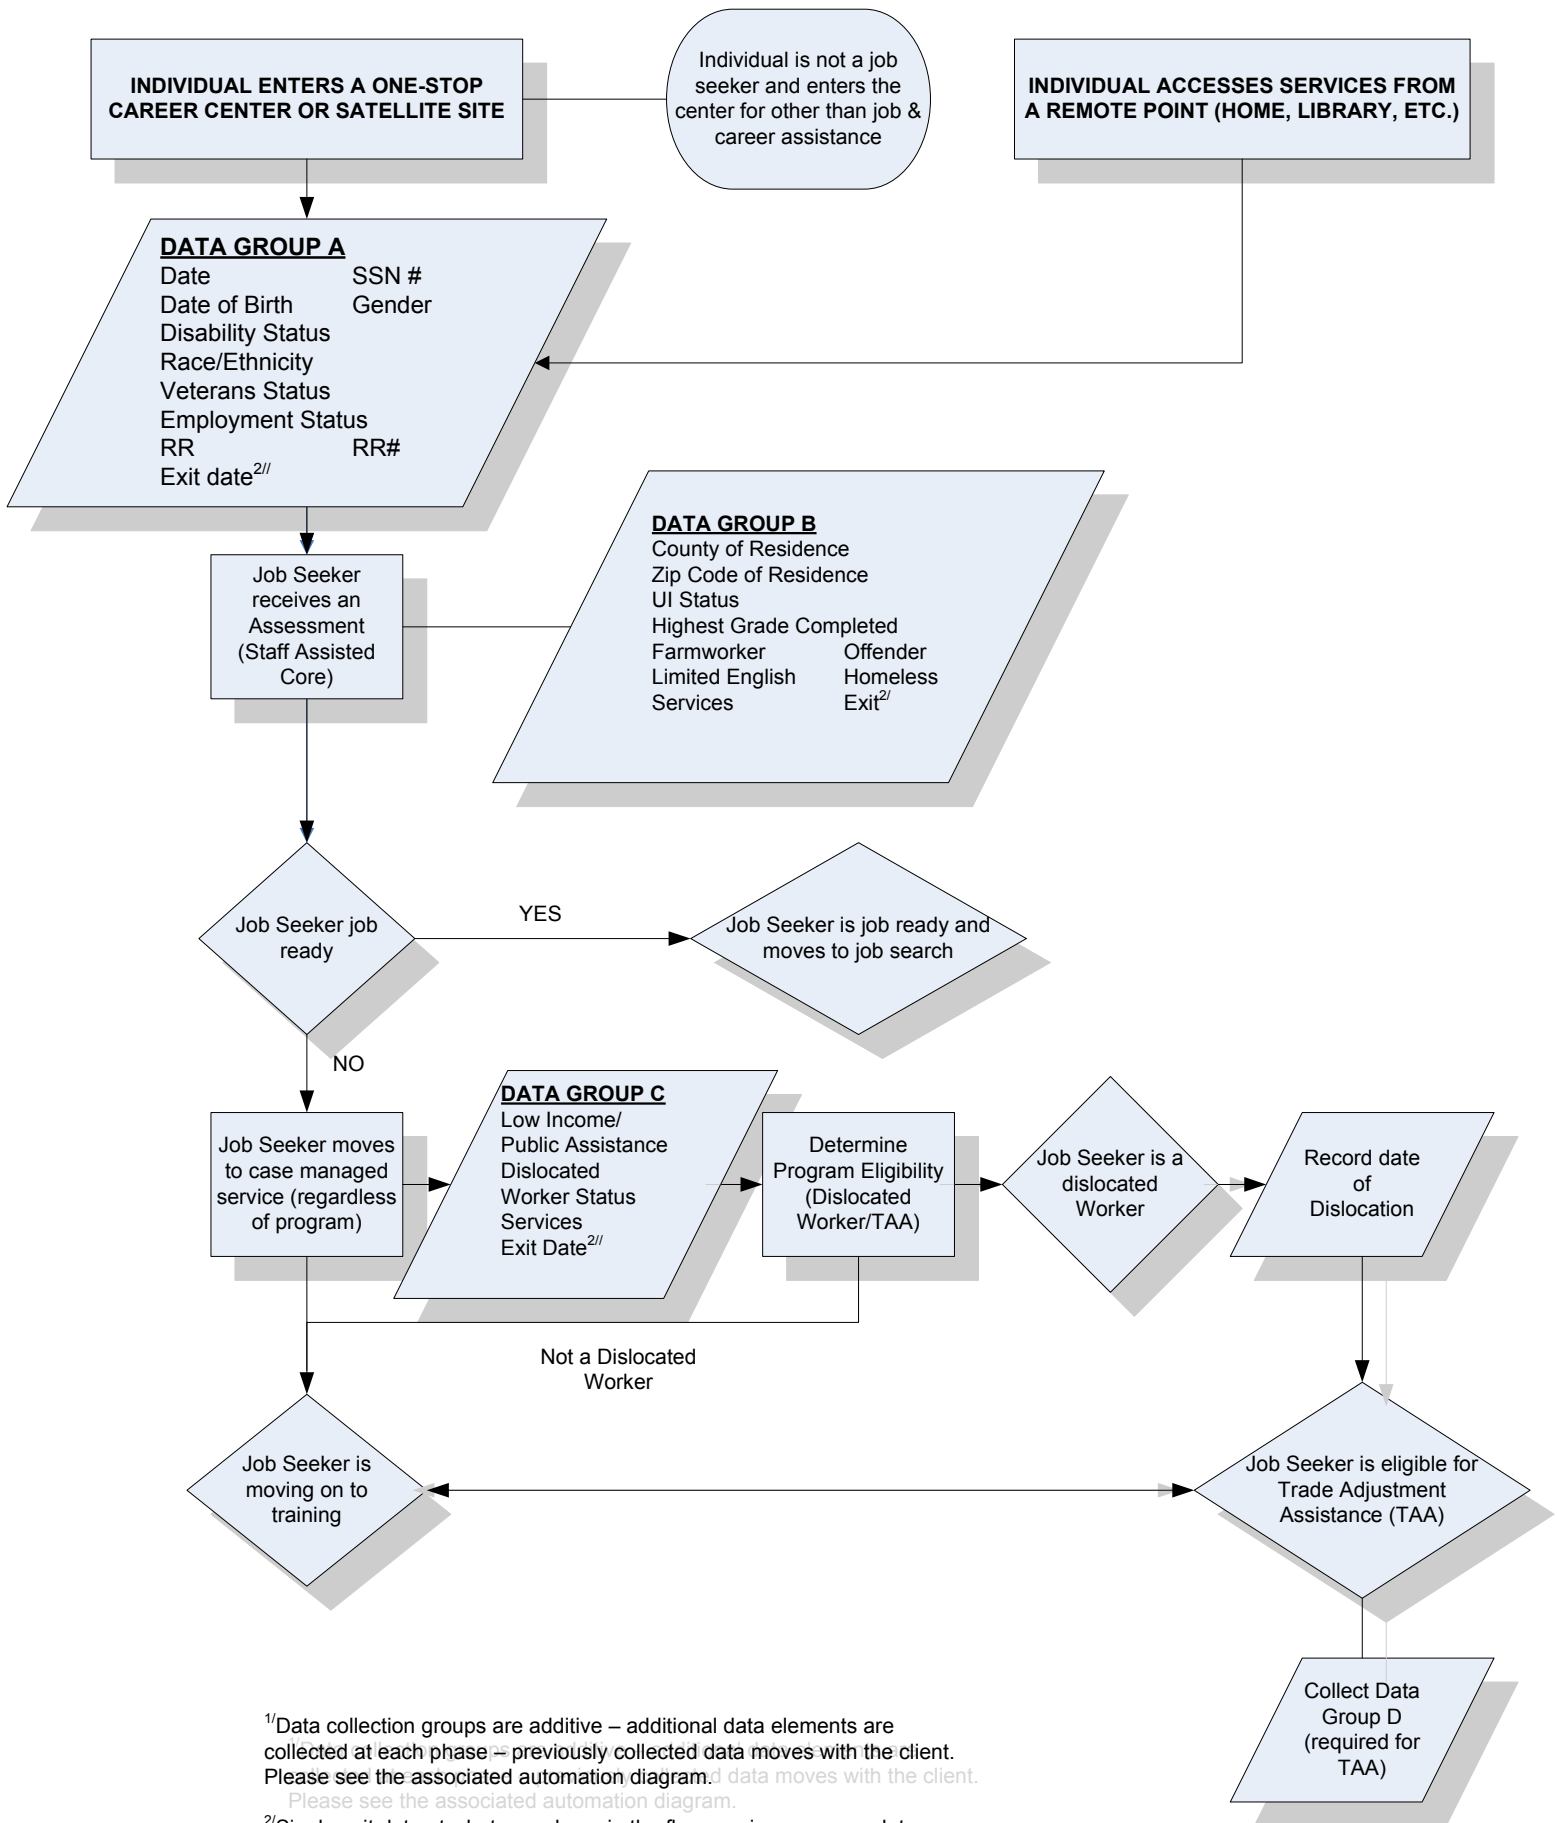

DATA COLLECTION FLOW

¹Data collection groups are additive – additional data elements are collected at each phase – previously collected data moves with the client. Please see the associated automation diagram.

²Single exit date at whatever phase in the flow services are complete

²Single exit date at whatever phase in the flow services are complete